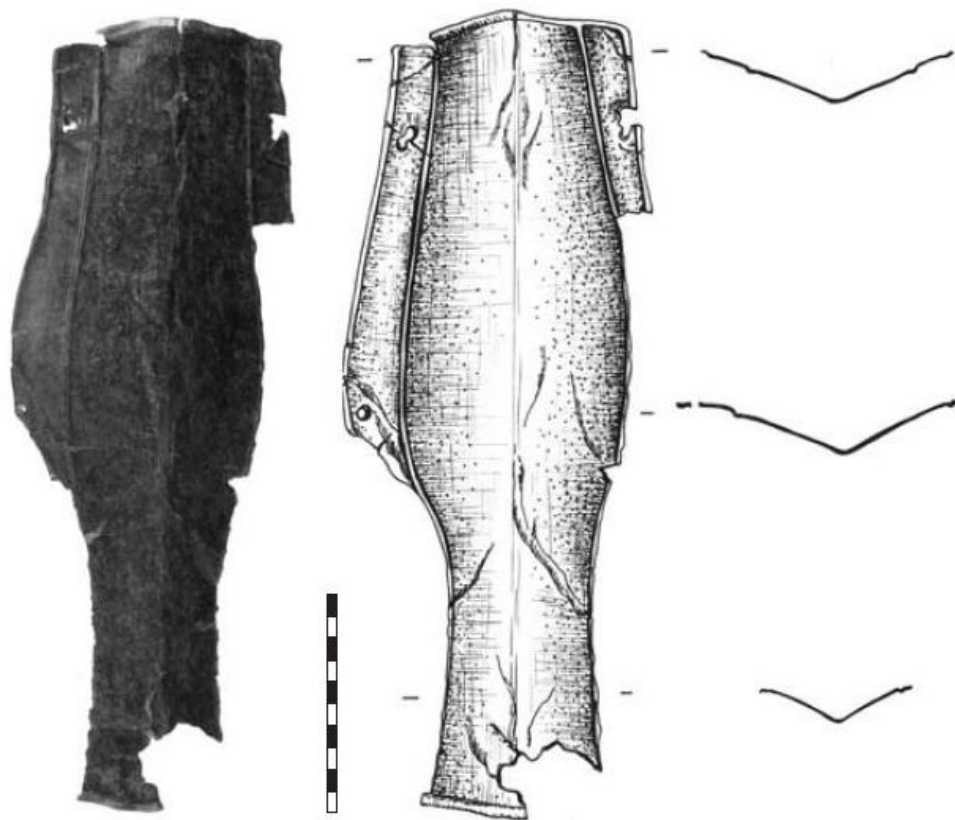

## Greaves

Greaves suitable for 2nd and 3rd century according to findings from Abrittus, Dura Europos and German Limes.

**41. Greave**

Bronze greave. Length: 35,5 cm  
Razgrad, the middle of the 3rd century AD  
Razgrad Regional Museum of History, inventory №  
5776  
Publication: Radoslavova, Dzanev, Nikolov, 2012, 40, cat.  
28