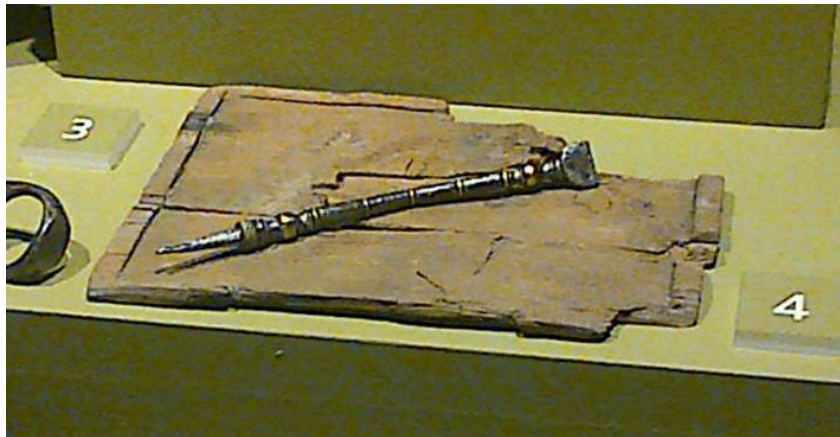

Stylus

My stylus replica are very similar to those from exhibition of Limesum at Ruffenhofen.

Together with our Tabula Rasa or Tabula Carata (wax Tabula Rasa or tablet) manufactured here with us.

And to this one from Vindolanda Fort & Museum at Hadrian's Wall.

Length of my stylus is around 15 cm.

Seal boxes is my creative solution and is closely related to this project.

Imperial Seal Boxes http://legio-iii-scythica.com/images/roman_pdf/Imperial_Seal_Boxes.pdf